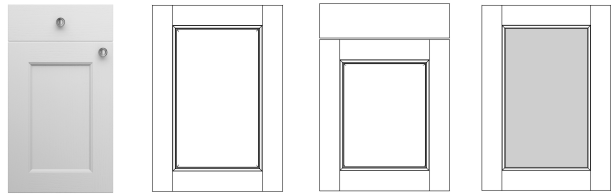

FINSBURY

Stock in Alabaster, Putty and Soft Grey.
Also available in the complete Painted Timber Colour Palette

Door Construction: 90mm Solid Ash framing with a veneered Ash centre panel. Polyurethane painted finish.

Special Sizes: Available, see Trade Price List.

Curved Elements: Curved door available.

Glass Type: 4mm toughened grey antisu.

END PANELS
DD65E 2440x650x19mm
DD35E 2440x350x19mm
DDW3E 792x350x19mm
DD86E 885x650x19mm